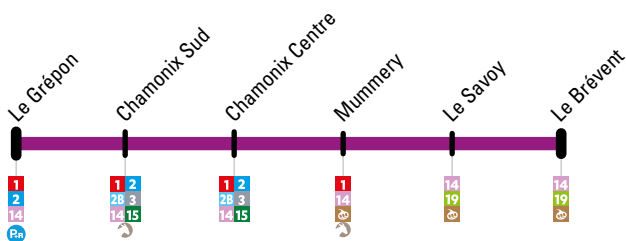

## Le Grépon → Le Brévent

| LE GREPON | CHAMONIX SUD | CHAMONIX CENTRE | MUMMERY | LE SAVOY | LE BREVENT |
|-----------|--------------|-----------------|---------|----------|------------|
| 08:13     | 08:14        | 08:16           | 08:18   | 08:19    | 08:22      |
| 08:33     | 08:34        | 08:36           | 08:38   | 08:39    | 08:42      |
| 08:53     | 08:54        | 08:56           | 08:58   | 08:59    | 09:02      |
| 09:13     | 09:14        | 09:16           | 09:18   | 09:19    | 09:22      |
| 09:33     | 09:34        | 09:36           | 09:38   | 09:39    | 09:42      |
| 12:33     | 12:34        | 12:36           | 12:38   | 12:39    | 12:42      |
| 12:53     | 12:54        | 12:56           | 12:58   | 12:59    | 13:02      |
| 13:13     | 13:14        | 13:16           | 13:18   | 13:19    | 13:22      |
| 13:33     | 13:34        | 13:36           | 13:38   | 13:39    | 13:42      |
| 16:13     | 16:14        | 16:16           | 16:18   | 16:19    | 16:22      |
| 16:33     | 16:34        | 16:36           | 16:38   | 16:39    | 16:42      |
| 16:53     | 16:54        | 16:56           | 16:58   | 16:59    | 17:02      |
| 17:13     | 17:14        | 17:16           | 17:18   | 17:19    | 17:22      |
| 17:33     | 17:34        | 17:36           | 17:38   | 17:39    | 17:42      |

Lines 14 and 17 allow to have a bus to Le Brévent or Chamonix (Grépon's parking) every 10 minutes during rush hours.